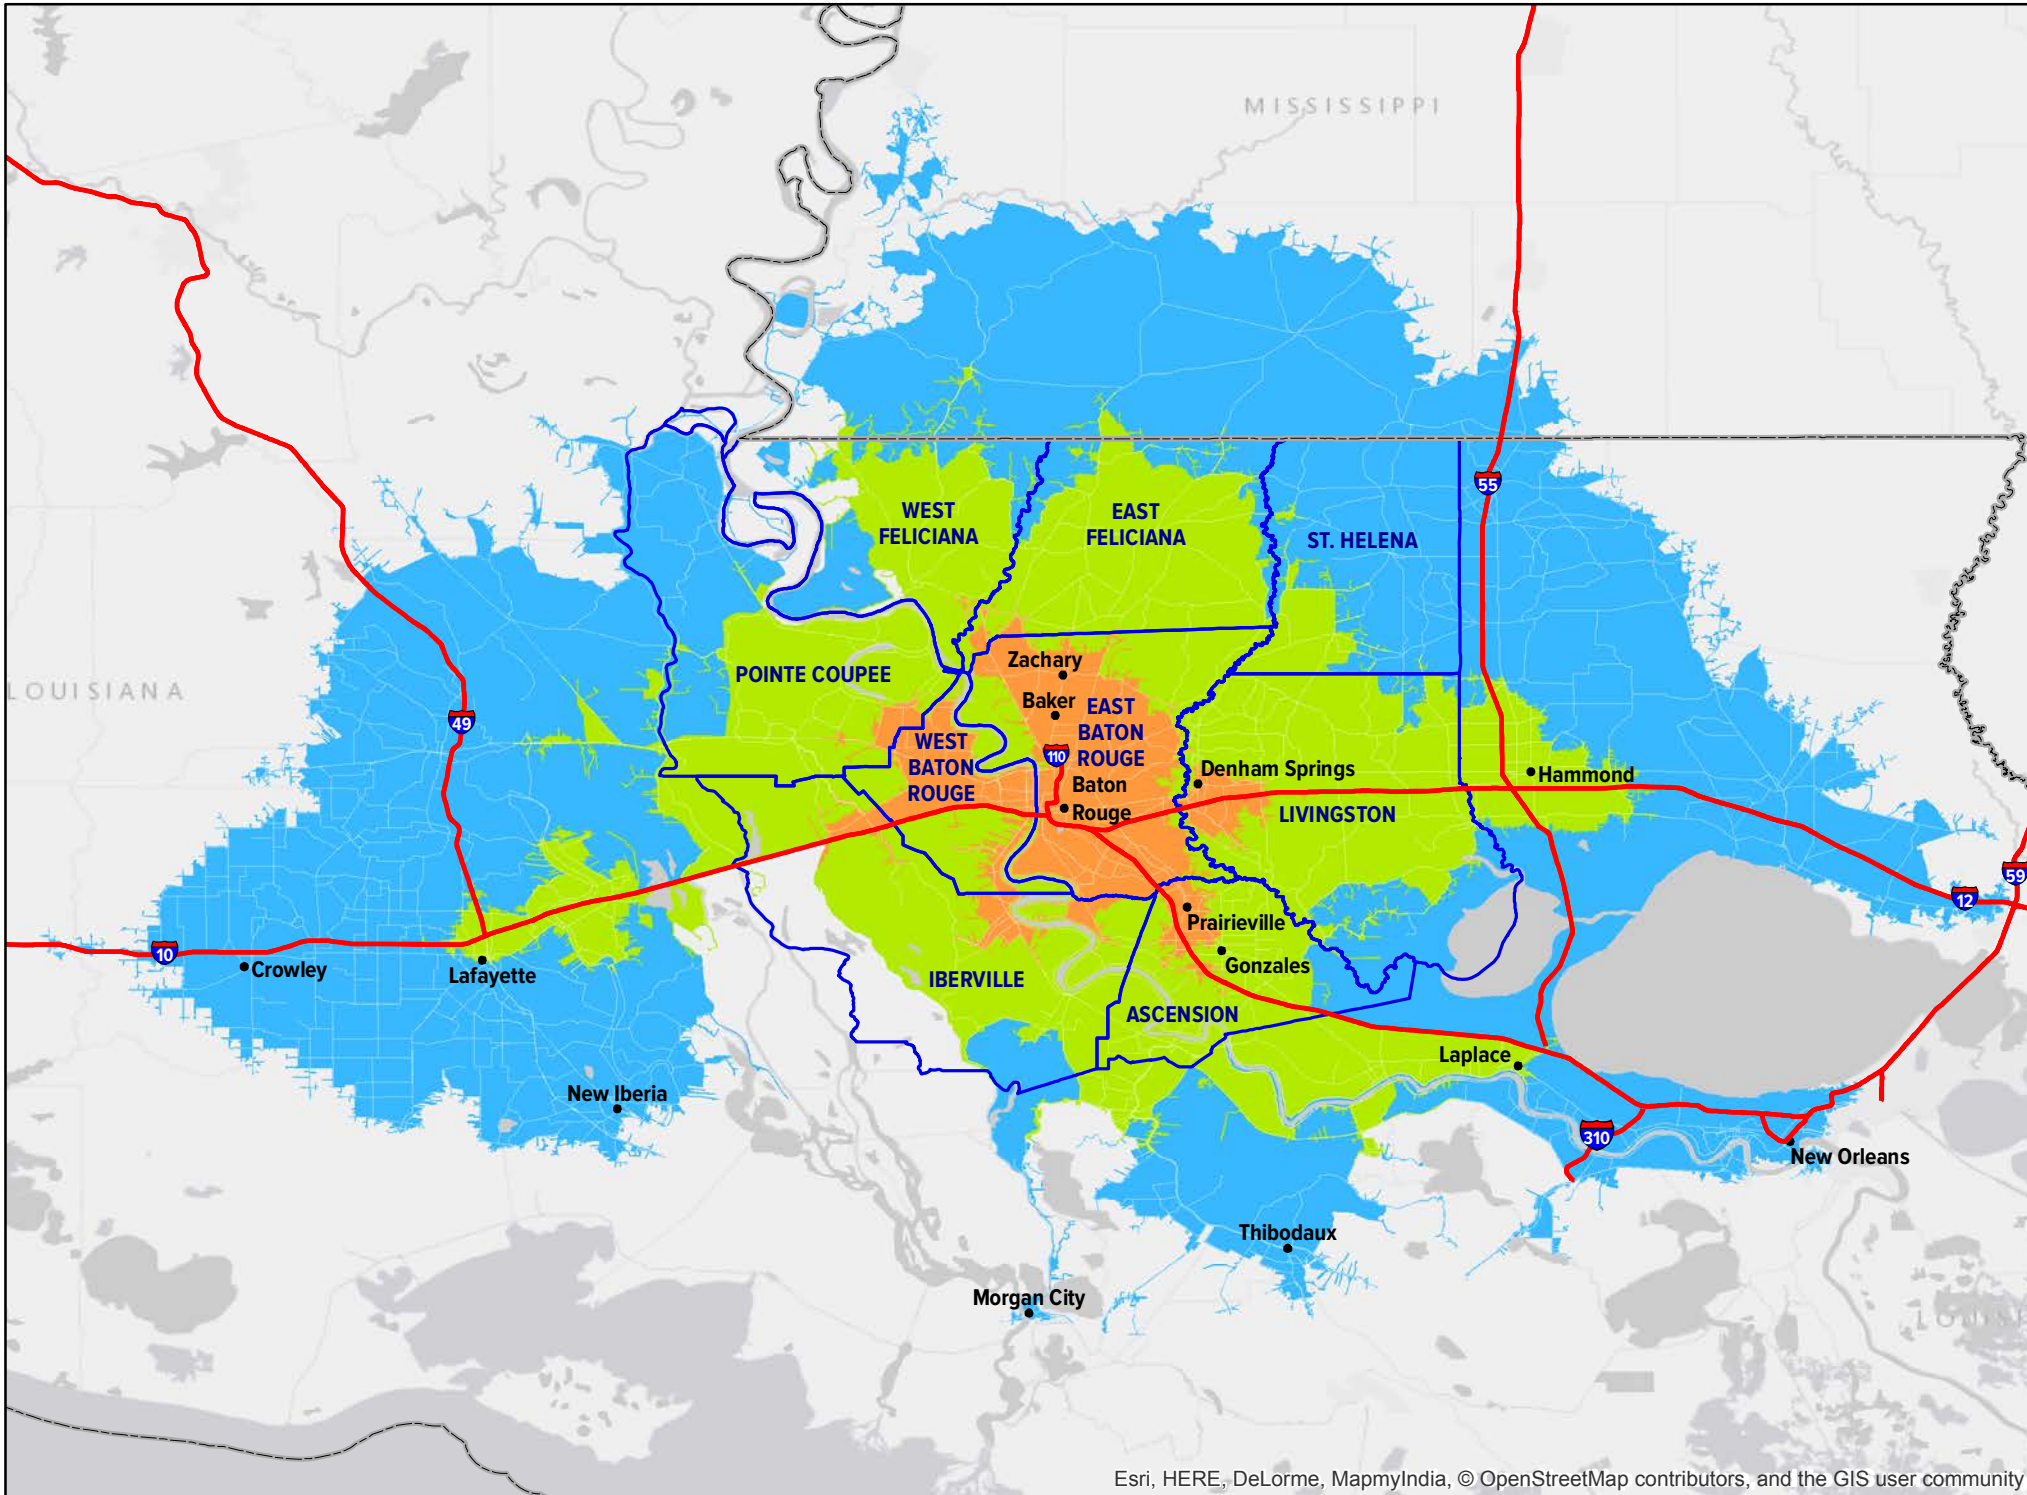

# Driving Times from Downtown Baton Rouge

## Driving times from Downtown Baton Rouge

- 30 minutes
- 60 minutes
- 90 minutes
- Interstate Highway
- State Boundary
- MSA Parish Boundary

Source:  
 1. Driving times estimated with Esri Business Analyst  
 2. Geographical features and area from 2016 U.S. Census TIGER/Line® Shapefile