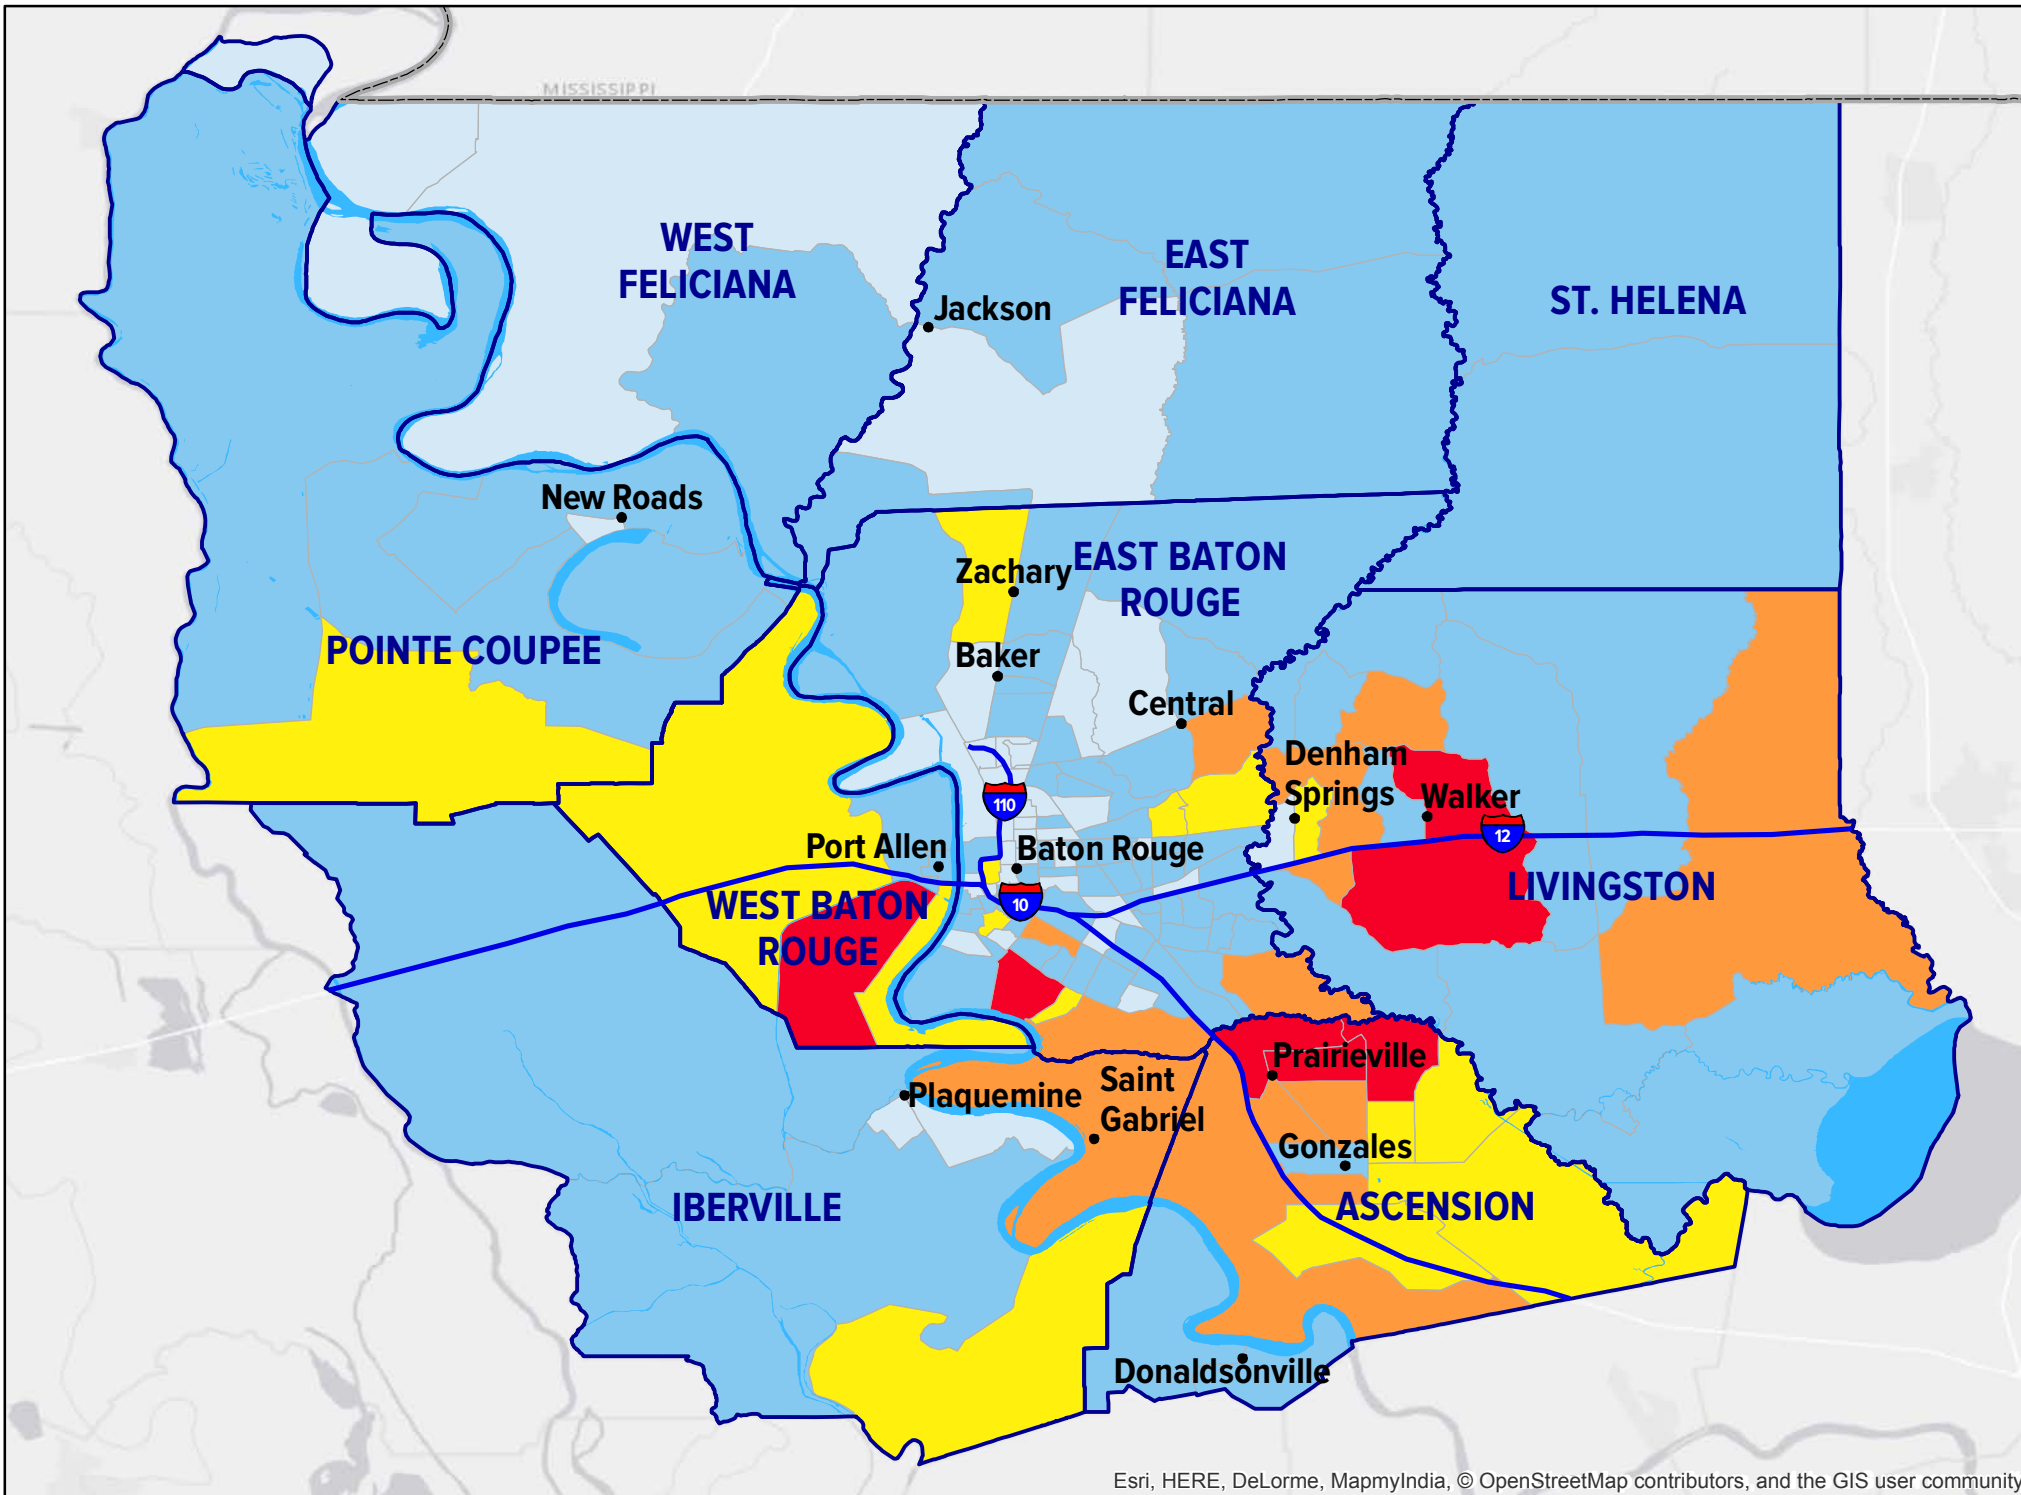

Population Growth Rate 2010–2016

Population Growth Rate 2010–2016

Source:
 1. 2010 Population by U.S. Census, 2016 Population by Esri, accessed through Esri Business Analyst
 2. Geographical features and area from 2016 U.S. Census TIGER/Line® Shapefile

Esri, HERE, DeLorme, MapmyIndia, © OpenStreetMap contributors, and the GIS user community