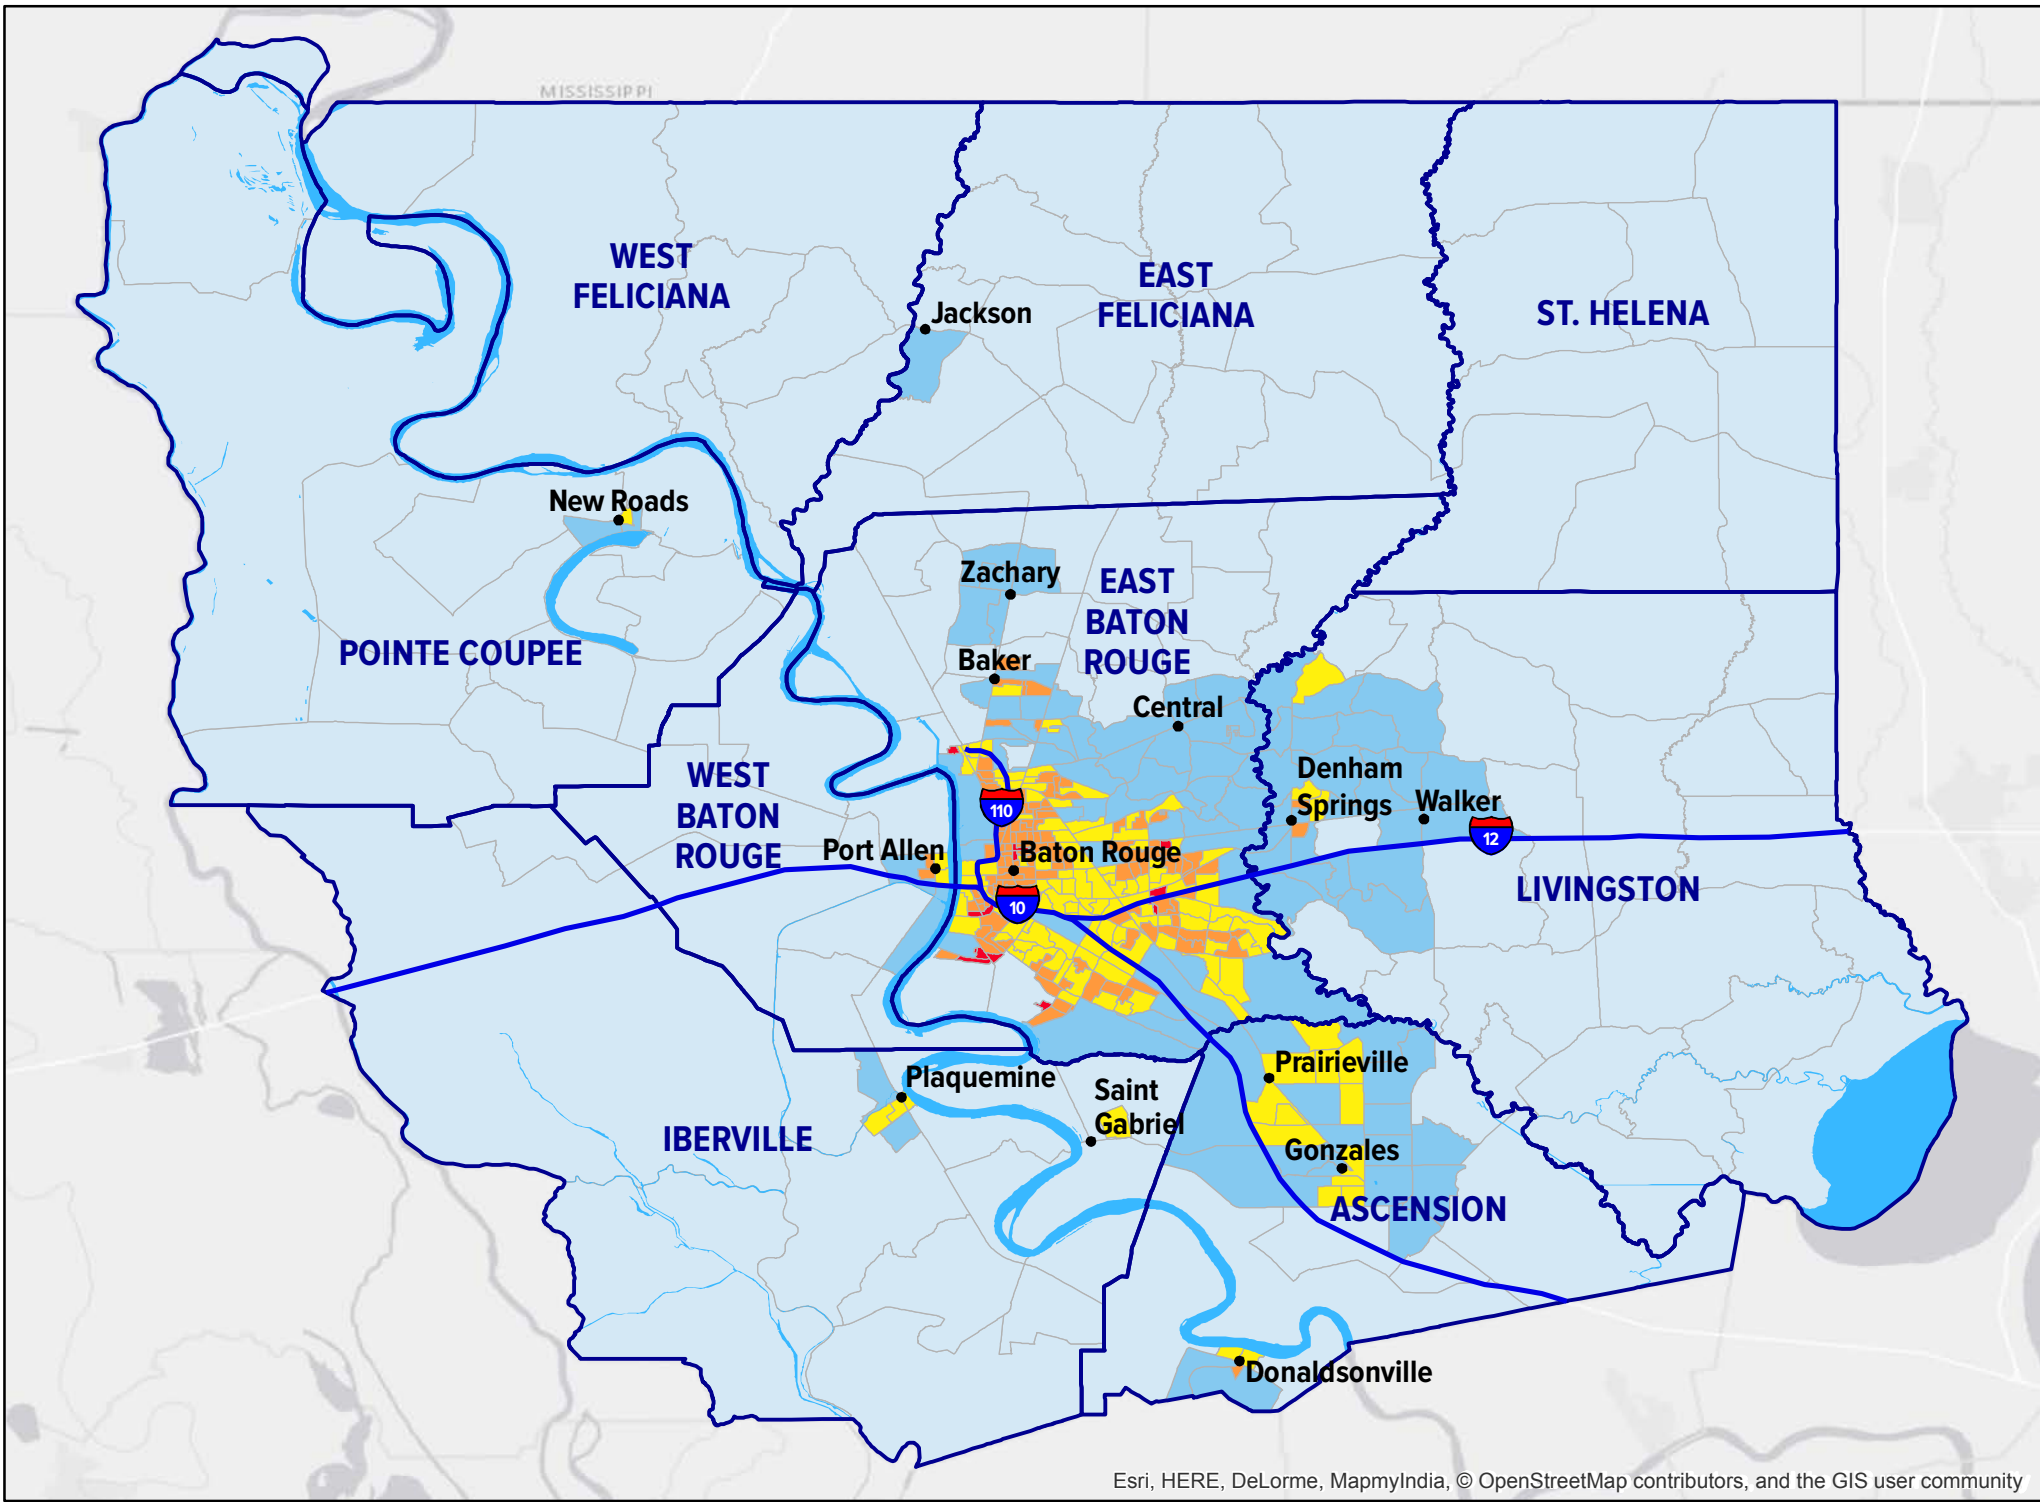

# 2015 Population Density

### 2015 Population Density (persons per acre)

Source:  
 1. Block Group Level Population from 2011-2015 American Community Survey 5-Year Estimates, Accessed through U.S. Census American Fact Finder;  
 2. Geographical features and area from 2016 U.S. Census TIGER/Line® Shapefile