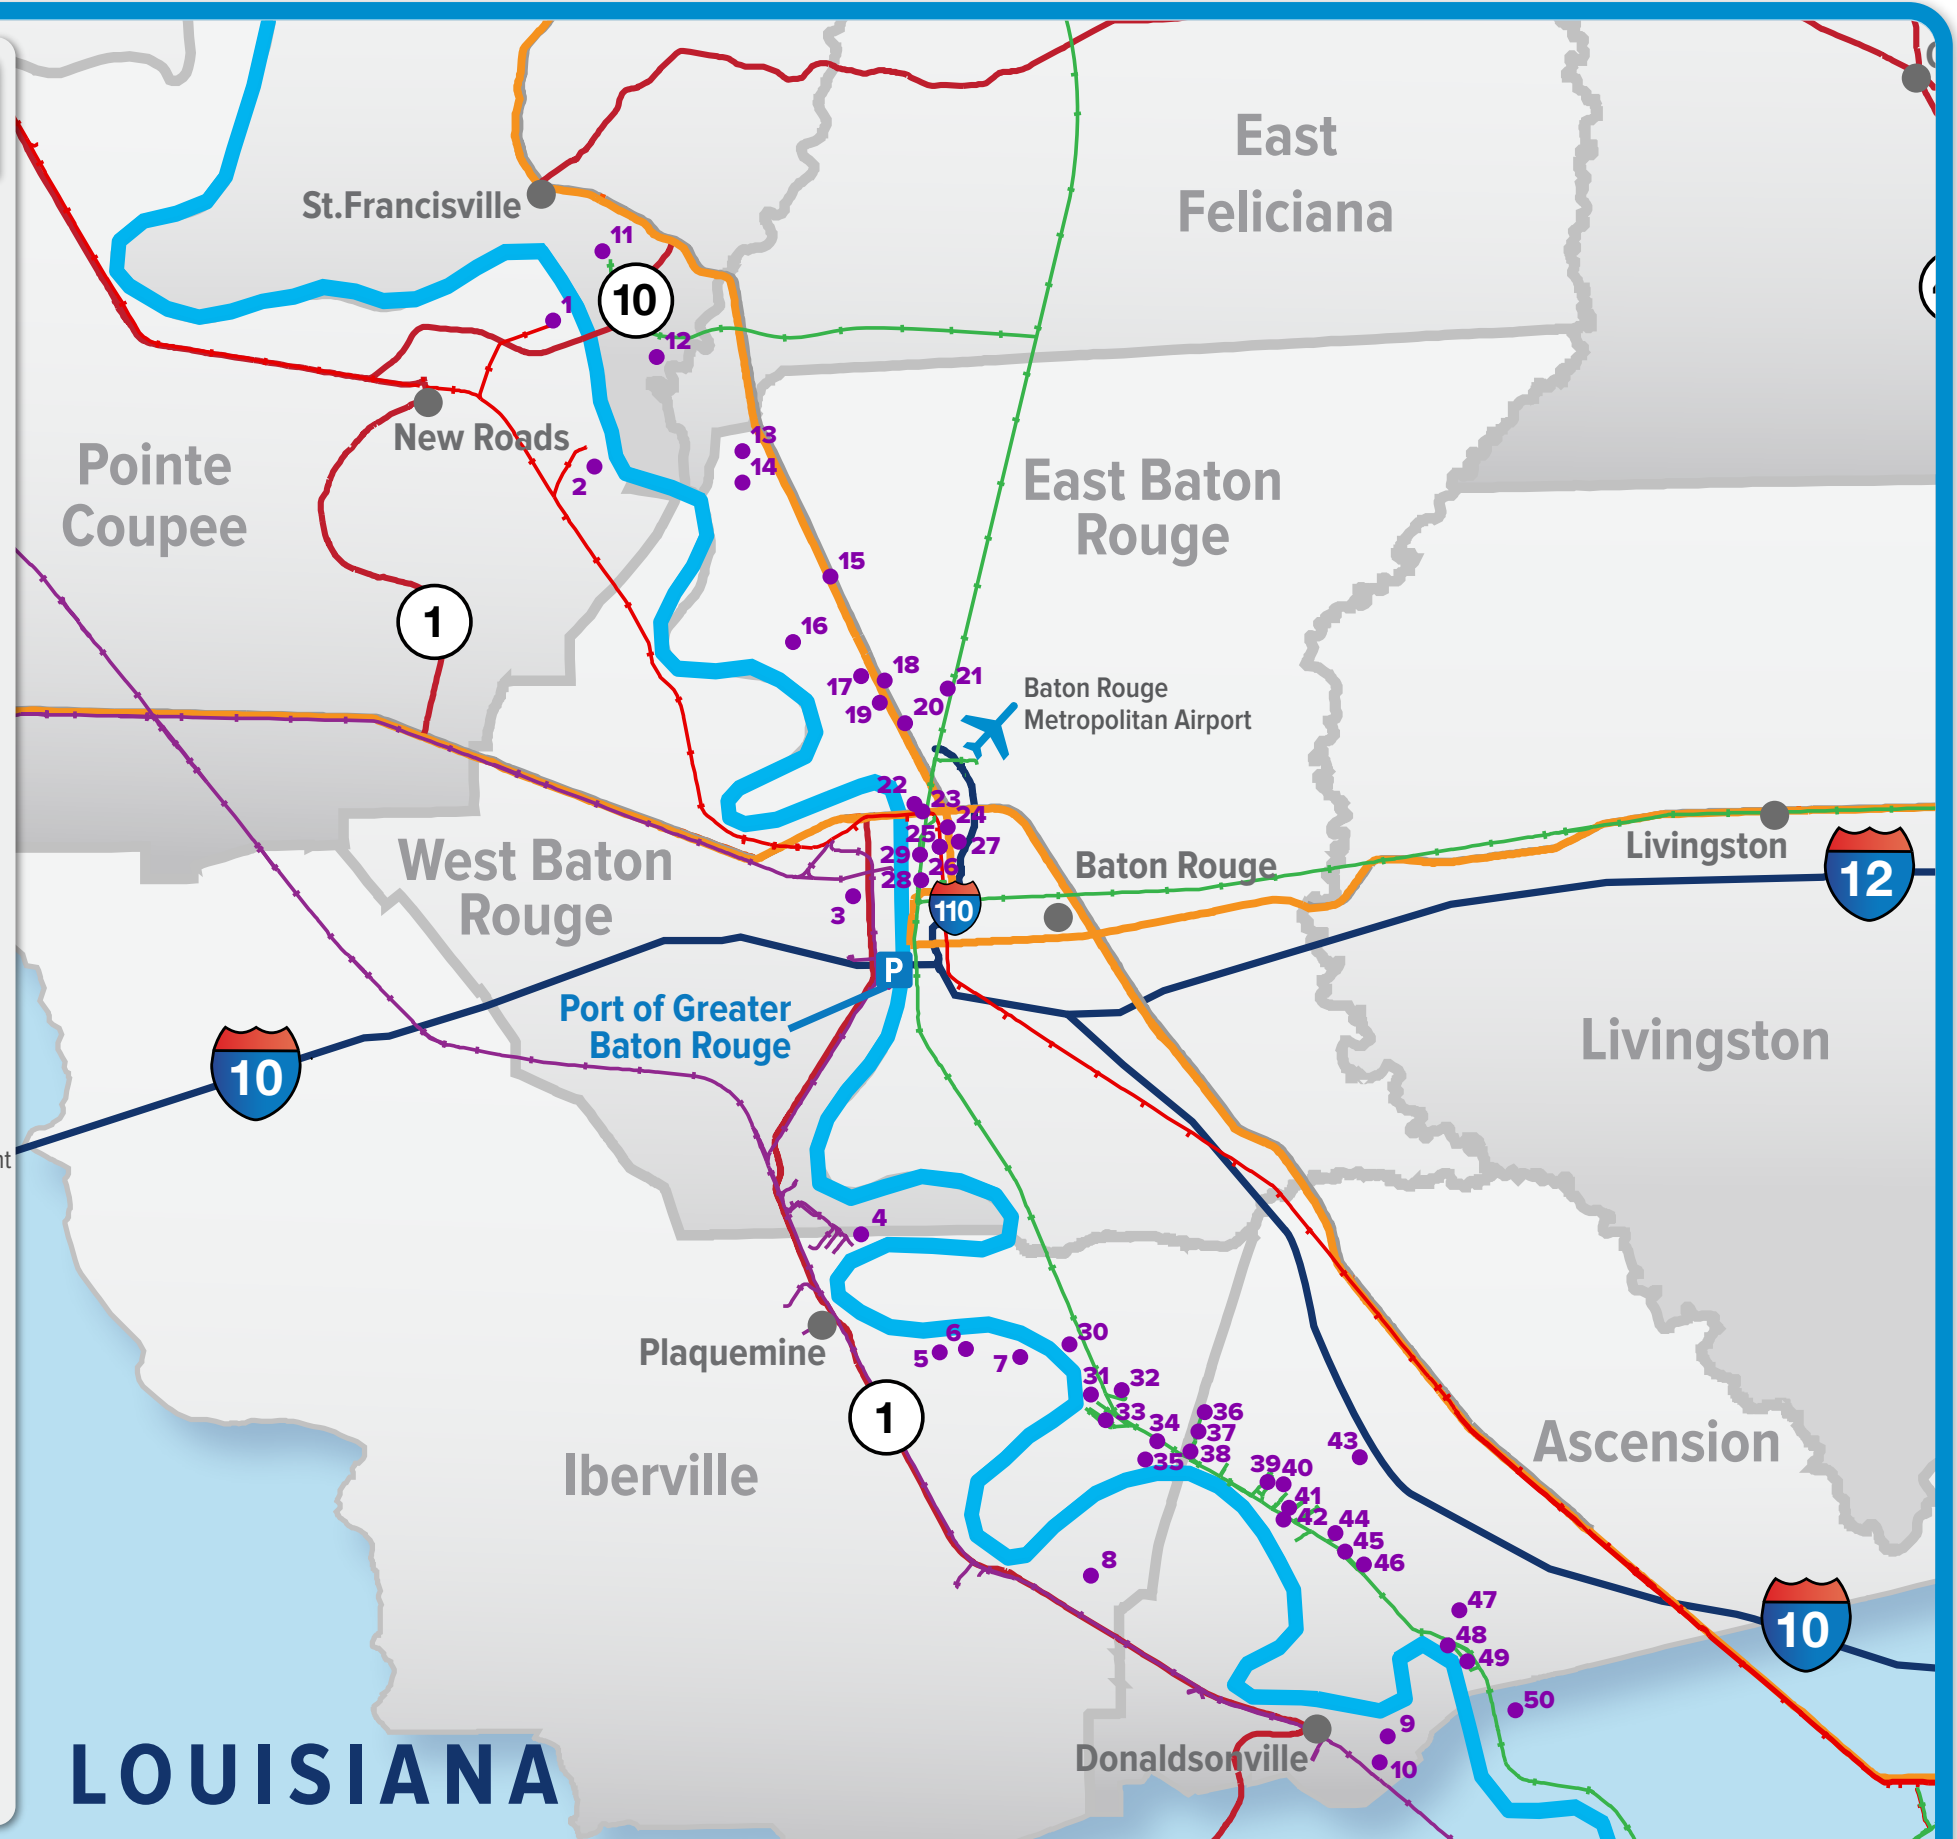

Heavy Industry

Heavy Industry Existing Facility List

- Existing Facility
- 1. NRG
- 2. Louisiana Generating, LLC-Big Cajun 1
- 3. Placid Refining Company
- 4. Dow Chemical Company Louisiana Division
- 5. Georgia Gulf Chemicals and Vinyls
- 6. Shintech LA, LLC-Plaquemine PVC
- 7. SNF
- 8. Clean Harbors White Castle, LLC
- 9. Terra Mississippi Nitrogen INC
- 10. CF Industries, INC
- 11. Entergy River Bend
- 12. KPAQ
- 13. Georgia Pacific Corporation Port Hudson
- 14. Olin Chlor Alkali
- 15. Novalyte
- 16. Exide Technologies-Baton Rouge Smelter
- 17. Clean Harbors Baton Rouge, LLC
- 18. Kinder Morgan
- 19. ExxonMobil
- 20. Exxon Chemicals Americas Baton Rouge Resin Finishing
- 21. Stupp
- 22. Rhodia Incorporated
- 23. UOP, LLC
- 24. Lion Copolymer, LLC
- 25. Albemarle Corporation Process Development Center
- 26. Ethyl Corporation
- 27. Exxon Chemical Plant
- 28. Exxon Mobil Refining & Supply Baton Rouge Refinery
- 29. Formosa Plastics Corporation Louisiana
- 30. Entergy Gulf States Incorporated Willow Glen Power Plant
- 31. Syngenta Crop Protection
- 32. Air Products Saint Gabriel
- 33. Oxychem
- 34. Carville Energy LLC-Carville Energy CE
- 35. Total Petrochemicals USA, INC
- 36. Williams Olefins LLC Geismar Ethylene Plant
- 37. Honeywell International INC Geismar Plant
- 38. PCS NITR FERT
- 39. Monochem, INC
- 40. Westlake Vinyls Company, LP
- 41. Lion Copolymer Geismar, LLC
- 42. Rubicon Incorporated
- 43. Air Liquide
- 44. BASF Corporation
- 45. Shell Chemical Company
- 46. Occidental Chemical Corp.
- 47. Ormet Corporation
- 48. Burnside Terminal
- 49. DuPont Burnside Plant
- 50. Motiva

0 2.5 5 10

MILES

Interchange

Parish Seat

Airport

Deep Water Port

State Highway

US Highway

Interstate Highway

Rail:

Canadian National

Kansas City Southern

Union Pacific

State Boundary

Mississippi River

Baton Rouge Area MSA