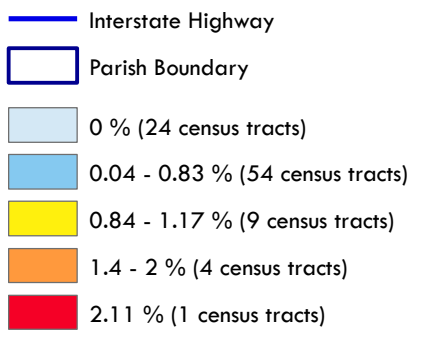

2016 – 2021 EBR Projected Population Growth per Year

2016 – 2021 EBR Projected Population Growth per Year

Source:
 1. Census tract level 2016-2021 Population Growth from Esri, US Census Bureau, Infogroup accessed through Esri Business Analyst;
 2. Geographical features and area from 2016 U.S. Census TIGER/Line® Shapefile