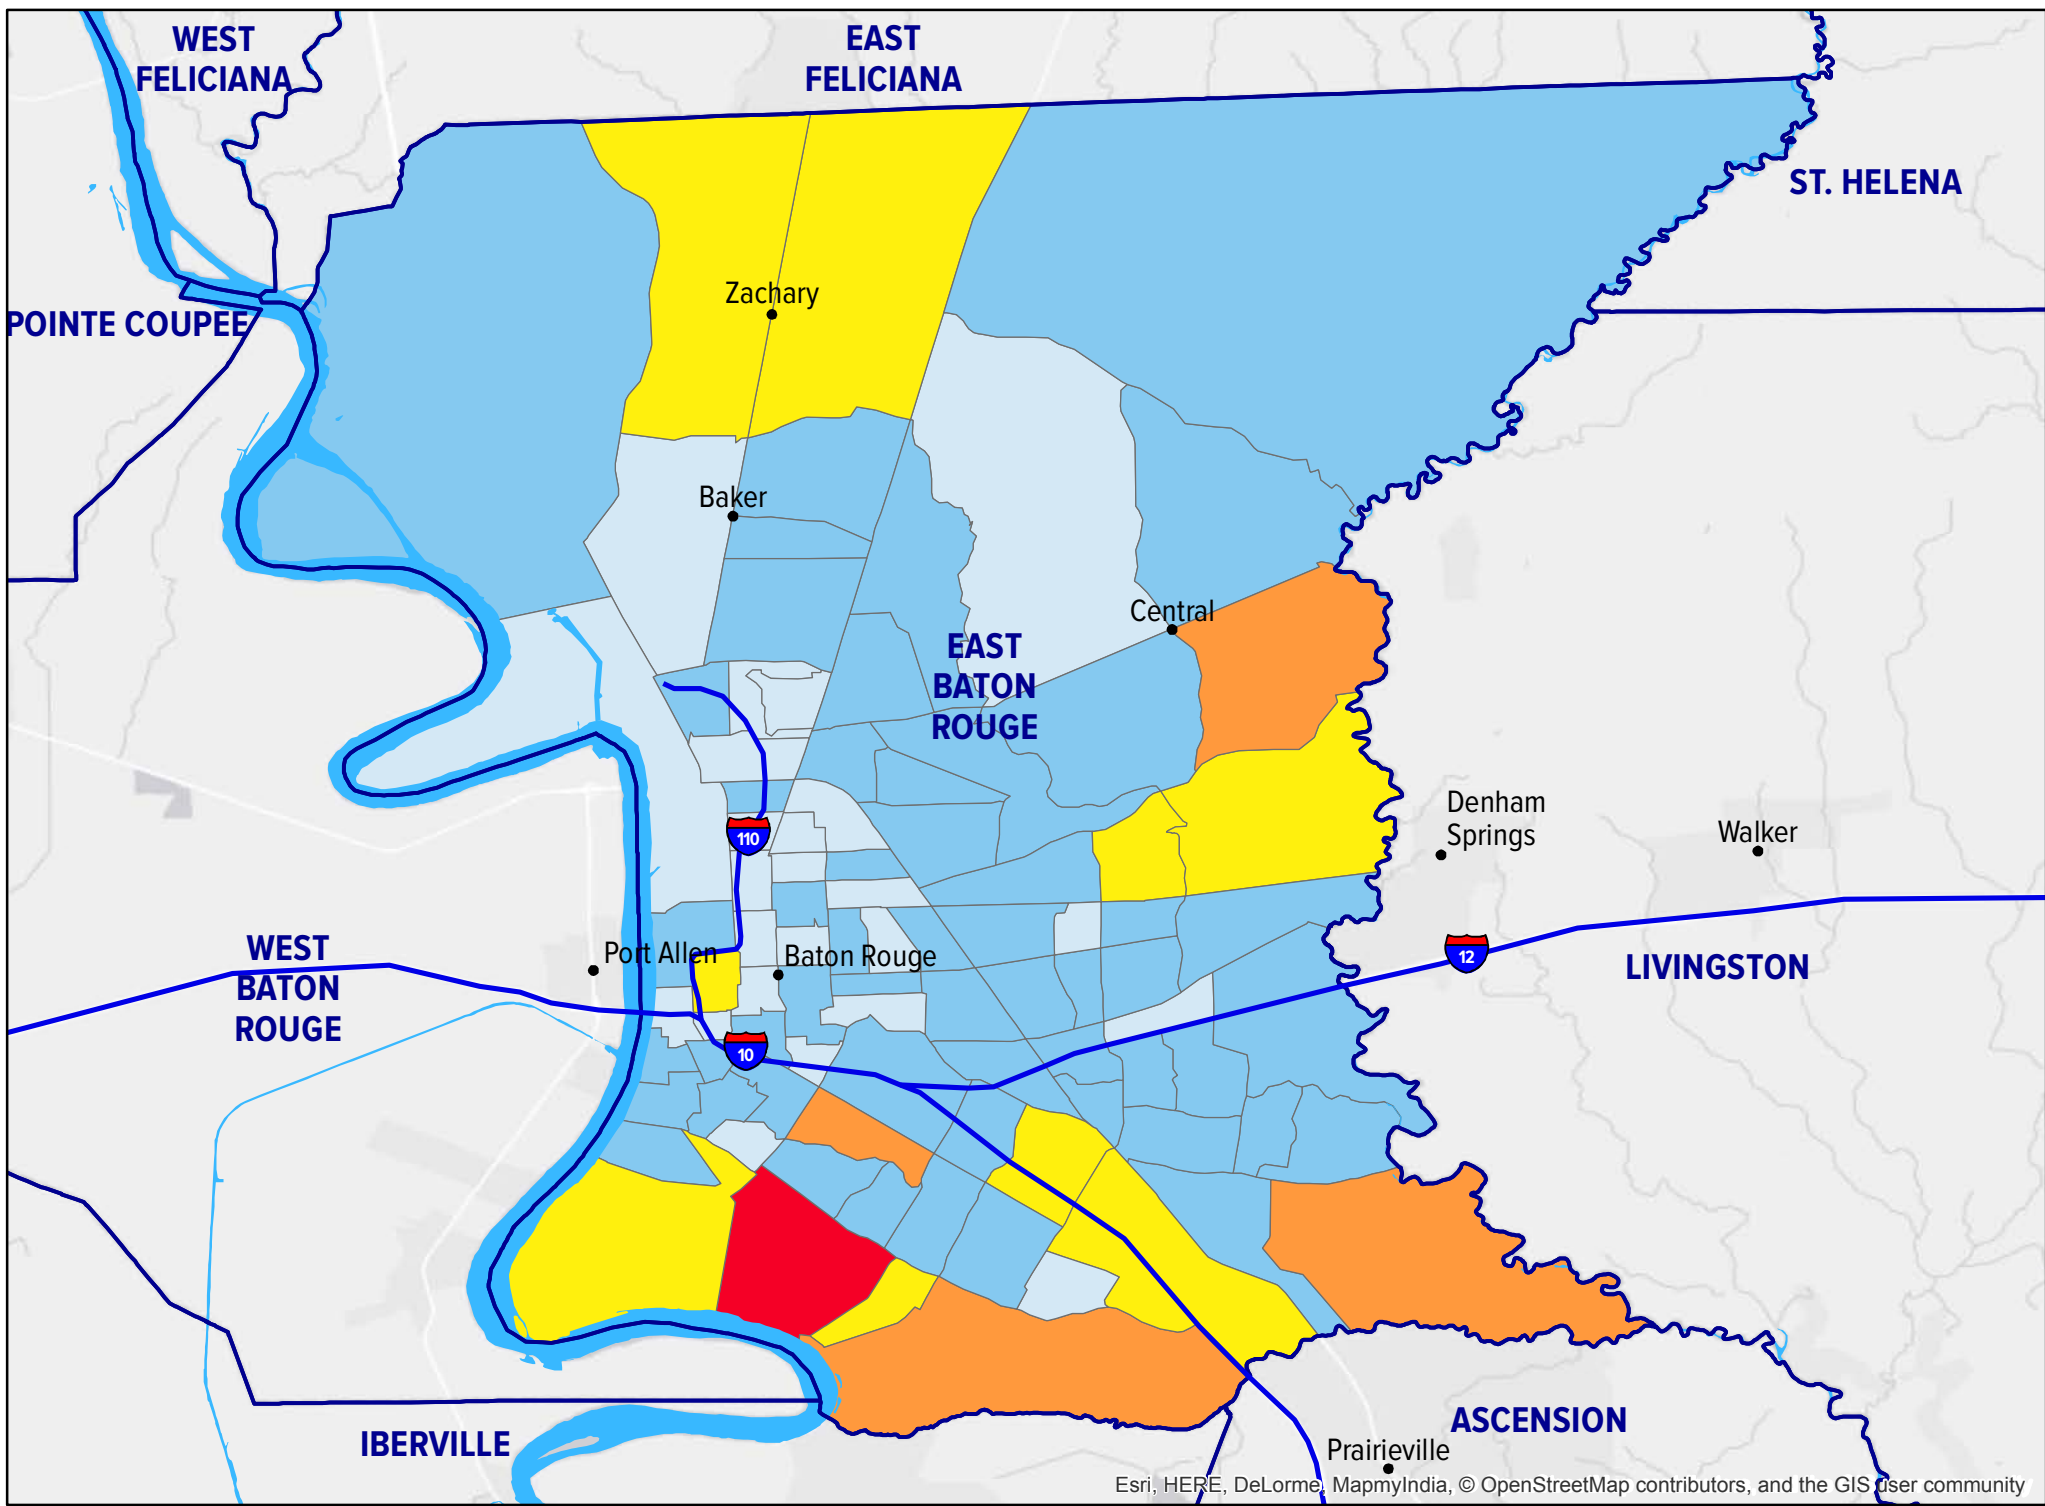

2016 – 2021 EBR Projected Population Growth per Year

2016 – 2021 EBR Projected Population Growth per Year

Source:
 1. Census tract level 2016-2021 Population Growth from Esri, US Census Bureau, Infogroup accessed through Esri Business Analyst;
 2. Geographical features and area from 2016 U.S. Census TIGER/Line® Shapefile

Esri, HERE, DeLorme, MapmyIndia, © OpenStreetMap contributors, and the GIS user community